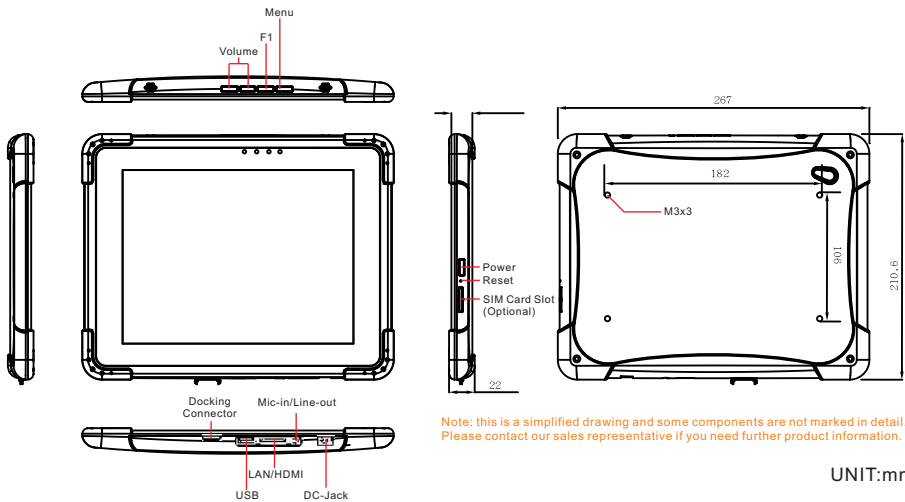

9.7" Compact Rugged tablet PC

Model :M970D

Features:

- 9.7" 1024 x 768 Resolution with IPS LED Panel
- Low-power system with Intel® Atom N2600 processor.
- 2GB DDR3-800 memory
- Built-in Wi-Fi/ Bluetooth Module
- Standard Battery 5300 mAh
- Mobile- Shock, Vibration, and transit drop.
- IP54 water & dust proof
- Support GPS function (for optional)
- Support 3G function (for optional)

UNIT:mm