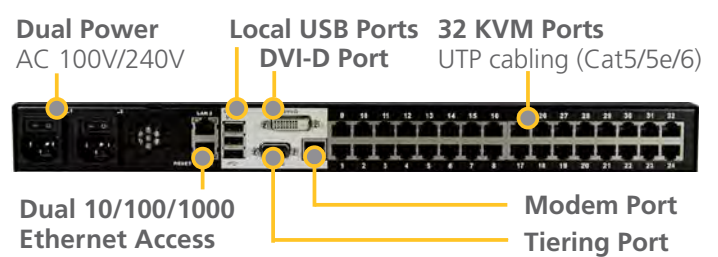

Perfect for Traditional IT and Lab Applications

Complete and Total Access and Control

- Browser-based, BIOS level access and control
- Universal Virtual media for remote admin tasks
- Remote booting via CD, DVD, USB, internal and remote drives and images
- Remote power control for Raritan rack PDUs
- Perfect mouse synchronization without changing server mouse settings
- Play and record digital audio
- Chinese and Japanese language support

Connect Easily and Quickly from Anywhere

- Connect via LAN, WAN, modem or Internet
- Manage centrally via CC-SG; or standalone
- Mobile KVM-over-IP access via iPhone and iPad
- External telephone or cellular modem for emergency access
- Native Windows and Java clients support Windows, Linux, Sun and Mac users
- Multi-browser access for Internet Explorer, Chrome, and Firefox access

A Flexible and Scalable Solution

- Models available with 8, 16, 32, and 64 ports
- CIMs available for PS/2, USB, USB with virtual media, Sun and Sun USB
- CIMs supporting analog VGA video, digital DVI, HDMI, and DisplayPort Video
- Support for Dell, HP, Cisco, and IBM blade servers
- Tiering support for up to 1,024 servers
- Scales to thousands of servers with Raritan's CommandCenter
- Java-free KVM Client on Windows platforms

Secure and Reliable

Military Grade Security & Reliability