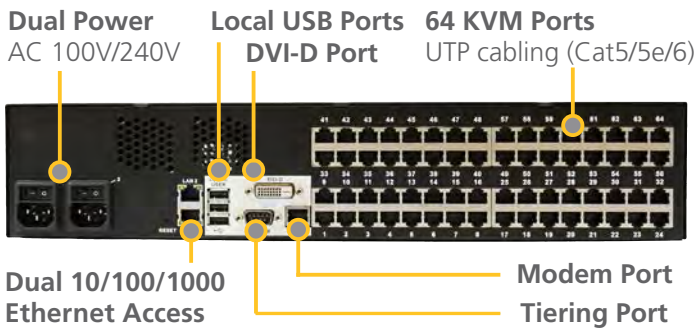

Dominion KX III Ports and Connections

DKX3-864