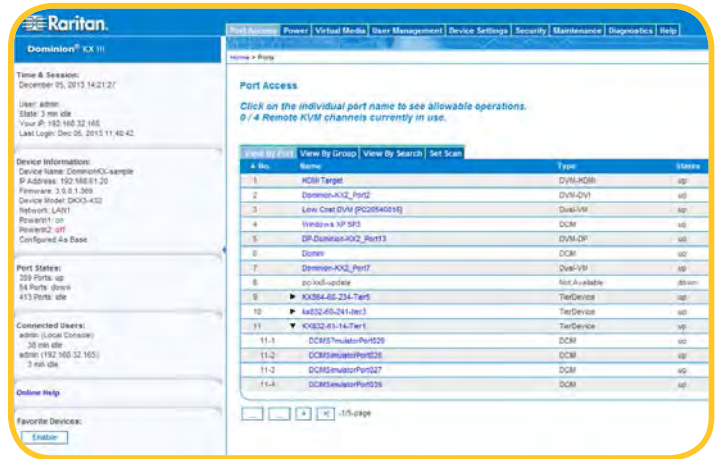

Perfect for Traditional IT and Lab Applications

Complete and Total Access and Control

- Browser-based, BIOS level access and control
- Universal Virtual media for remote admin tasks
- Remote booting via CD, DVD, USB, internal and remote drives and images
- Remote power control for Raritan rack PDUs
- Perfect mouse synchronization without changing server mouse settings
- Play and record digital audio
- Chinese and Japanese language support

Connect Easily and Quickly from Anywhere

- Connect via LAN, WAN, modem or Internet
- Manage centrally via CC-SG; or standalone
- Mobile KVM-over-IP access via iPhone and iPad
- External telephone or cellular modem for emergency access
- Native Windows and Java clients support Windows, Linux, Sun and Mac users
- Multi-browser access for Internet Explorer, Chrome, and Firefox access

A Flexible and Scalable Solution

- Models available with 8, 16, 32, and 64 ports
- CIMs available for PS/2, USB, USB with virtual media, Sun and Sun USB
- CIMs supporting analog VGA video, digital DVI, HDMI, and DisplayPort Video
- Support for Dell, HP, Cisco, and IBM blade servers
- Tiering support for up to 1,024 servers
- Scales to thousands of servers with Raritan's CommandCenter
- Java-free KVM Client on Windows platforms