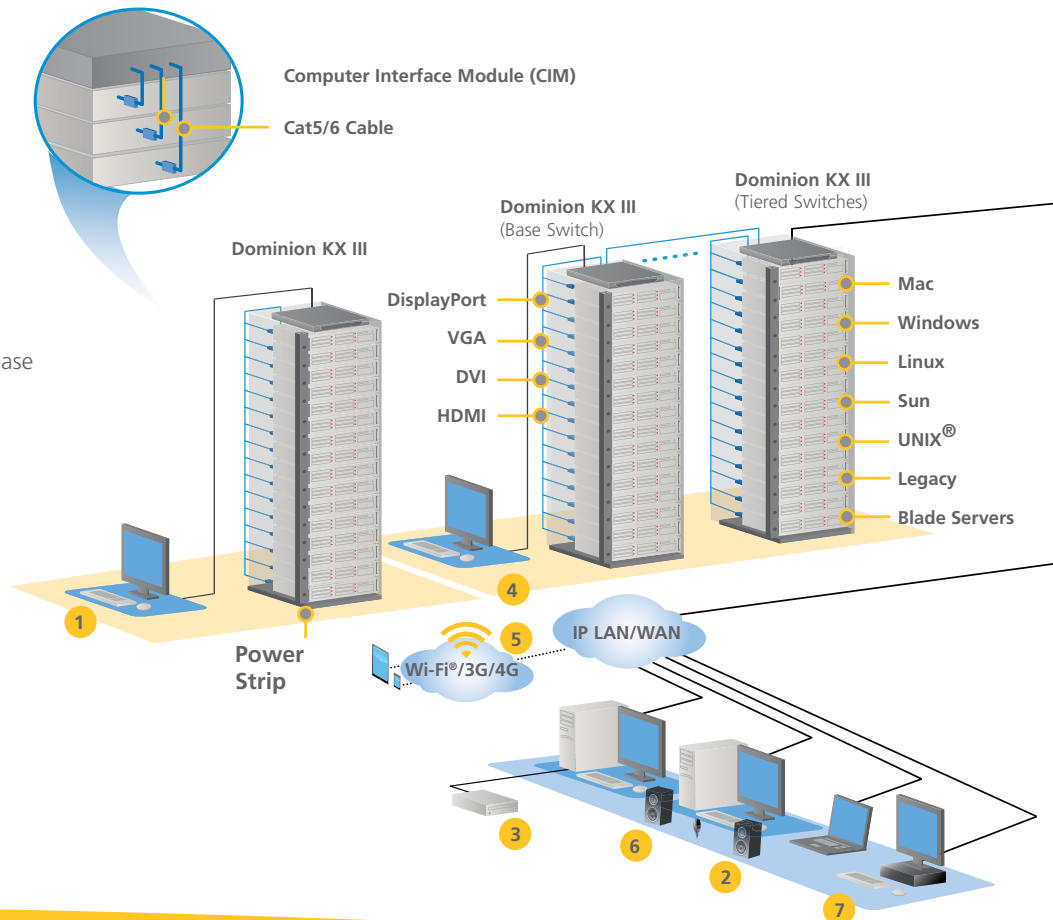

Dominion KX III Ports and Connections

DKX3-864

DKX3-832

Optimized for Dynamic Video Applications

Multi-Industry Video Applications

- Broadcast, entertainment, and gaming
- Military and government
- Security and surveillance
- Scientific, aviation, weather, transportation
- Industrial, manufacturing and factory
- Command and control, operations centers

Blazing Fast HD Video Streaming

- 1920x1200 HD Analog & Digital video
- Up to 30 FPS HD Video with Audio
- DVI Digital Local Port provides fast GUI performance
- High quality video with low bandwidth utilization
- Full-screen video display and flexible video scaling
- Dual monitor support
- Dual video cards with extended desktop
- Supports 1920x1080, 1920x1200 and 1600x1200 remote video resolutions
- High (24-bit) color palette support

Hassle-Free, High Performance IP User Station

- Self-contained, hassle-free hardware appliance for environments where a PC is not wanted
- Two 1080p streaming video sessions at 30 FPS
- Ultra-fast connections and sub-second switching with the DKX3-808 model
- Eight or more simultaneous IP sessions
- Powerful user interface with single or dual monitors
- Perfect for broadcast, labs, studios, and control rooms

Dominion KX III Configuration

- 1 Local port access at the rack
- 2 Secure, remote IP-based network access from any location
- 3 Remote virtual media sessions
- 4 "Tiered" local access to servers on base and tiered switches
- 5 Mobile access via iPhone and iPad
- 6 Digital audio feature
- 7 KX III User Station (DKX3-UST)