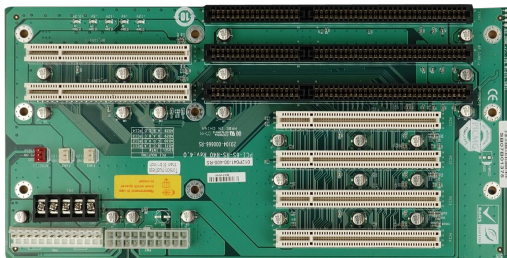

PCI-6S-RS-R40

Ordering Information

PCI-6S-RS-R40 6-slot backplane with four PCI slots and two ISA slots

PAC-106G 6-slot full-size compact chassis

PAC-1000G 6-slot full-size compact chassis