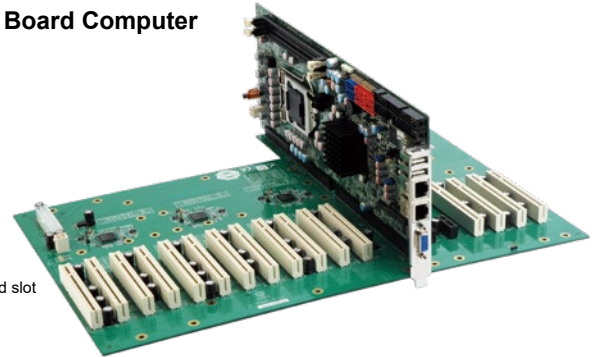

PCI/PX Backplane

Supports PCI and ISA slot on one backplane! For PICMG 1.0 Single Board Computer

The advantages of using the PICMG 1.0 card are numerous:

1. Supports standard PICMG version 1.0 slot on the PCI/PX series passive backplane
2. Compatible with all available PCI/ISA cards. PCI/PX backplane is also integrated with the ROCKY series card slot

Selection Guide

PAC series wall-mount chassis

4U/5U rack-mount chassis

1U/2U rack-mount chassis

RoHS Ready

RoHS Ready

RoHS Ready

RoHS Ready

RoHS Ready

RoHS Ready

Model	PCI-4S-RS-R40	PCI-5S-RS-R40	PCI-5S2A-RS-R40 PCI-5S2-RS-R40	PCI-6S-RS-R40	PCI-7S-RS-R41	PCI-8S-RS-R40
Total Slot	4	5	5	6	7	8
PCI Slot	3	3	4	4	4	4
ISA Slot	1	2	1	2	3	4
PSU Type	ATX/AT	ATX/AT	ATX/AT	ATX/AT	ATX/AT	ATX/AT
Chassis	N/A	PAC-1000G	RACK-500G	PAC-106G PAC-1000G	PAC-1700G	N/A

PAC-1000G 6-slot full-size compact chassis

PCI-5S2-RS-R40/PCI-5S2A-RS-R40

Ordering Information

PCI-5S2-RS-R40 5-slot AT power backplane with four PCI slots and one ISA slot

PCI-5S2A-RS-R40 5-slot ATX power backplane with four PCI slots and one ISA slot