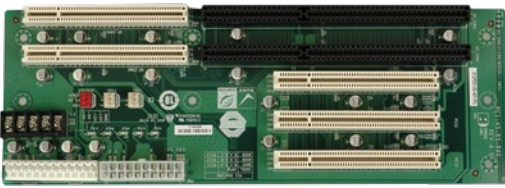

PCI/PX Backplane

Supports PCI and ISA slot on one backplane! For PICMG 1.0 Single Board Computer

The advantages of using the PICMG 1.0 card are numerous:

1. Supports standard PICMG version 1.0 slot on the PCI/PX series passive backplane
2. Compatible with all available PCI/ISA cards. PCI/PX backplane is also integrated with the ROCKY series card slot

RoHS Ready

RoHS Ready

RoHS Ready

RoHS Ready

Model	PCI-2SD2-RS-R41	PCI-5SD6-RS-R40	PCI-5SDA-RS-R40	PCI-6SD-RS-R40
Total Slot	2	6	6	6
PCI Slot	R2	L2+R2	L2+R2	L1+R1
ISA Slot				L1+R1
PSU Type	ATX/AT	ATX	ATX/AT	ATX
Chassis	RACK-1150G	RACK-220G	RACK-220G	RACK-220G

PCI-4S-RS-R40

Ordering Information

PCI-4S-RS-R40 4-slot backplane with three PCI slots and one ISA slot

PCI-5S-RS-R40

Ordering Information

PCI-5S-RS-R40 5-slot backplane with three PCI slots and two ISA slots

PAC-1000G 6-slot full-size compact chassis

PCI-5S2-RS-R40/PCI-5S2A-RS-R40

Ordering Information

PCI-5S2-RS-R40 5-slot AT power backplane with four PCI slots and one ISA slot

PCI-5S2A-RS-R40 5-slot ATX power backplane with four PCI slots and one ISA slot