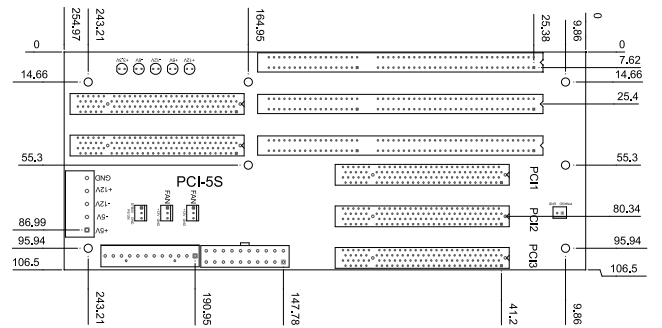

PCI-4S-RS-R40

Ordering Information

PCI-4S-RS-R40 4-slot backplane with three PCI slots and one ISA slot

PCI-5S-RS-R40

Ordering Information

PCI-5S-RS-R40 5-slot backplane with three PCI slots and two ISA slots

PAC-1000G 6-slot full-size compact chassis

PCI-5S2-RS-R40/PCI-5S2A-RS-R40

Ordering Information

PCI-5S2-RS-R40 5-slot AT power backplane with four PCI slots and one ISA slot

PCI-5S2A-RS-R40 5-slot ATX power backplane with four PCI slots and one ISA slot