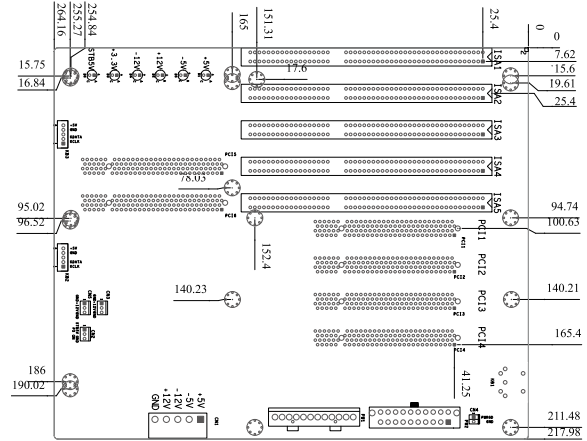

PCI-7S-RS-R41

Ordering Information

PCI-7S-RS-R41	7-slot backplane with four PCI slots and three ISA slots
PAC-1700G	7-slot full-size compact chassis

PCI-8S-RS-R40

Ordering Information

PCI-8S-RS-R40	8-slot backplane with four PCI slots and four ISA slots
---------------	---

PCI-10S-RS-R41

Ordering Information

PCI-10S-RS-R41	10-slot backplane with four PCI slots and five ISA slots
PAC-125G	10-slot full-size compact chassis

PX-10S-RS-R50

Ordering Information

PX-10S-RS-R50	10-slot backplane with seven PCI slots and three ISA slots
PAC-125G	10-slot full-size compact chassis