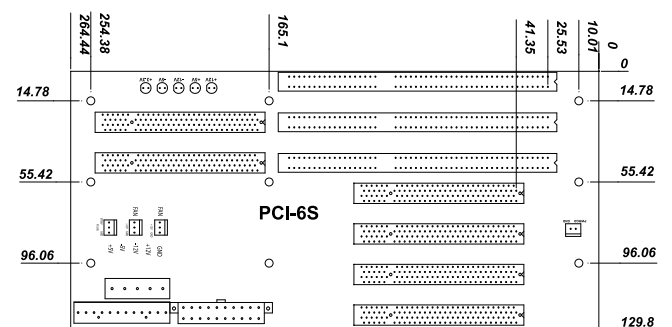

RACK-500G 5-slot full-size compact chassis

PCI-6S-RS-R40

Ordering Information

PCI-6S-RS-R40 6-slot backplane with four PCI slots and two ISA slots

PAC-106G 6-slot full-size compact chassis

PAC-1000G 6-slot full-size compact chassis