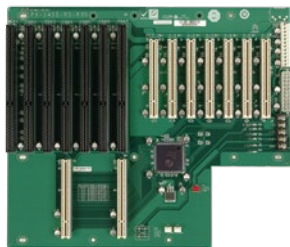

PX-14S3-RS-R50

Ordering Information

PX-14S3-RS-R50	14-slot backplane with twelve PCI slots and two ISA slots
RACK-305G	4U 14-slot full-size rack-mount chassis
RACK-360G	4U 14-slot full-size rack-mount chassis
RACK-3000G	4U 14-slot full-size rack-mount chassis

PX-14S5-RS-R50

Ordering Information

PX-14S5-RS-R50	14-slot backplane with seven PCI slots and six ISA slots
RACK-305G	4U 14-slot full-size rack-mount chassis
RACK-360G	4U 14-slot full-size rack-mount chassis
RACK-3000G	4U 14-slot full-size rack-mount chassis