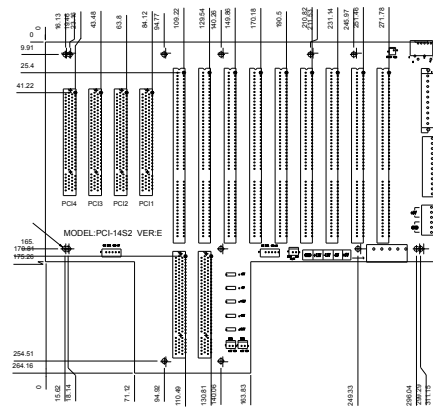

PCI-14S2-RS-R40

Ordering Information

PCI-14S2-RS-R40	14-slot backplane with four PCI slots and eight ISA slots
RACK-305G	4U 14-slot full-size rack-mount chassis
RACK-360G	4U 14-slot full-size rack-mount chassis
RACK-3000G	4U 14-slot full-size rack-mount chassis

PCI-14S3-RS-R40

Ordering Information

PCI-14S3-RS-R40	14-slot backplane with four PCI slots and nine ISA slots
RACK-305G	4U 14-slot full-size rack-mount chassis
RACK-360G	4U 14-slot full-size rack-mount chassis
RACK-3000G	4U 14-slot full-size rack-mount chassis

PX-14S3-RS-R50

Ordering Information

PX-14S3-RS-R50	14-slot backplane with twelve PCI slots and two ISA slots
RACK-305G	4U 14-slot full-size rack-mount chassis
RACK-360G	4U 14-slot full-size rack-mount chassis
RACK-3000G	4U 14-slot full-size rack-mount chassis

PX-14S5-RS-R50

Ordering Information

PX-14S5-RS-R50	14-slot backplane with seven PCI slots and six ISA slots
RACK-305G	4U 14-slot full-size rack-mount chassis
RACK-360G	4U 14-slot full-size rack-mount chassis
RACK-3000G	4U 14-slot full-size rack-mount chassis