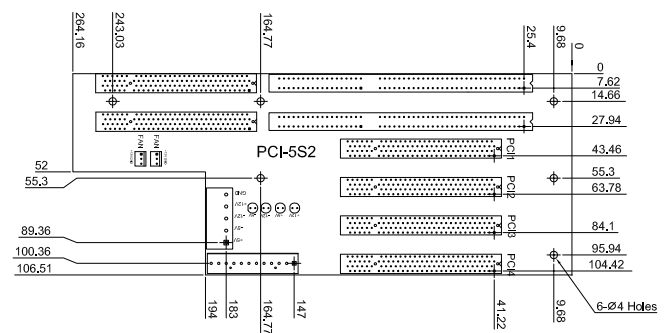

PCI-4S-RS-R40

Ordering Information

PCI-4S-RS-R40 4-slot backplane with three PCI slots and one ISA slot

PCI-5S-RS-R40

Ordering Information

PCI-5S-RS-R40 5-slot backplane with three PCI slots and two ISA slots

PAC-1000G 6-slot full-size compact chassis

PCI-5S2-RS-R40/PCI-5S2A-RS-R40

Ordering Information

PCI-5S2-RS-R40 5-slot AT power backplane with four PCI slots and one ISA slot

PCI-5S2A-RS-R40 5-slot ATX power backplane with four PCI slots and one ISA slot

RACK-500G 5-slot full-size compact chassis

PCI-6S-RS-R40

Ordering Information

PCI-6S-RS-R40 6-slot backplane with four PCI slots and two ISA slots

PAC-106G 6-slot full-size compact chassis

PAC-1000G 6-slot full-size compact chassis