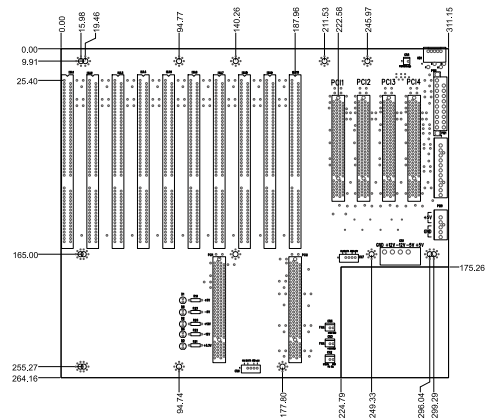

PCI-14S2-RS-R40

Ordering Information

PCI-14S2-RS-R40	14-slot backplane with four PCI slots and eight ISA slots
RACK-305G	4U 14-slot full-size rack-mount chassis
RACK-360G	4U 14-slot full-size rack-mount chassis
RACK-3000G	4U 14-slot full-size rack-mount chassis

PCI-14S3-RS-R40

Ordering Information

PCI-14S3-RS-R40	14-slot backplane with four PCI slots and nine ISA slots
RACK-305G	4U 14-slot full-size rack-mount chassis
RACK-360G	4U 14-slot full-size rack-mount chassis
RACK-3000G	4U 14-slot full-size rack-mount chassis

PX-14S3-RS-R50

Ordering Information

PX-14S3-RS-R50	14-slot backplane with twelve PCI slots and two ISA slots
RACK-305G	4U 14-slot full-size rack-mount chassis
RACK-360G	4U 14-slot full-size rack-mount chassis
RACK-3000G	4U 14-slot full-size rack-mount chassis

PX-14S5-RS-R50

Ordering Information

PX-14S5-RS-R50	14-slot backplane with seven PCI slots and six ISA slots
RACK-305G	4U 14-slot full-size rack-mount chassis
RACK-360G	4U 14-slot full-size rack-mount chassis
RACK-3000G	4U 14-slot full-size rack-mount chassis