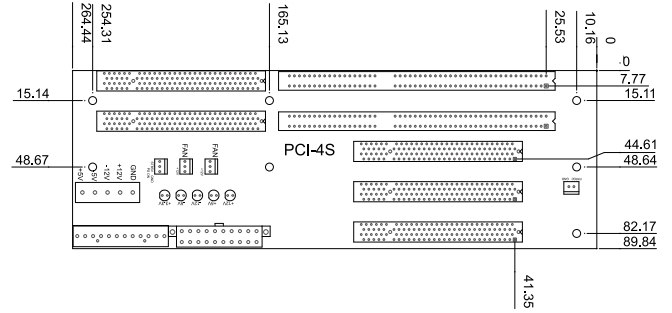

RoHS Ready

RoHS Ready

RoHS Ready

RoHS Ready

Model	PCI-2SD2-RS-R41	PCI-5SD6-RS-R40	PCI-5SDA-RS-R40	PCI-6SD-RS-R40
Total Slot	2	6	6	6
PCI Slot	R2	L2+R2	L2+R2	L1+R1
ISA Slot				L1+R1
PSU Type	ATX/AT	ATX	ATX/AT	ATX
Chassis	RACK-1150G	RACK-220G	RACK-220G	RACK-220G

PCI-4S-RS-R40

Ordering Information

PCI-4S-RS-R40 4-slot backplane with three PCI slots and one ISA slot

PCI-5S-RS-R40

Ordering Information

PCI-5S-RS-R40 5-slot backplane with three PCI slots and two ISA slots