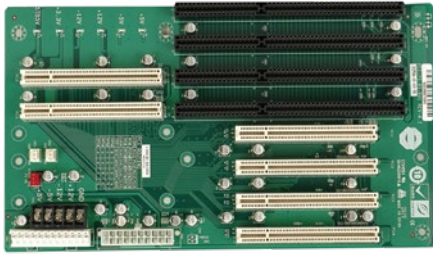

PCI-7S-RS-R41

Ordering Information

PCI-7S-RS-R41	7-slot backplane with four PCI slots and three ISA slots
PAC-1700G	7-slot full-size compact chassis