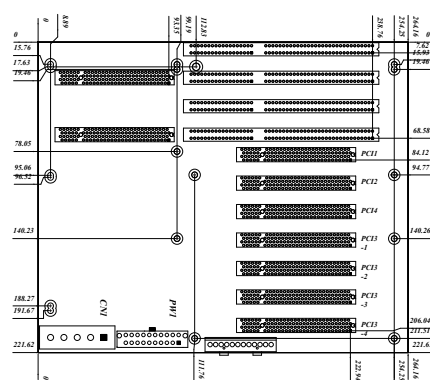

PCI-10S-RS-R41

Ordering Information

PCI-10S-RS-R41	10-slot backplane with four PCI slots and five ISA slots
PAC-125G	10-slot full-size compact chassis

PX-10S-RS-R50

Ordering Information

PX-10S-RS-R50	10-slot backplane with seven PCI slots and three ISA slots
PAC-125G	10-slot full-size compact chassis