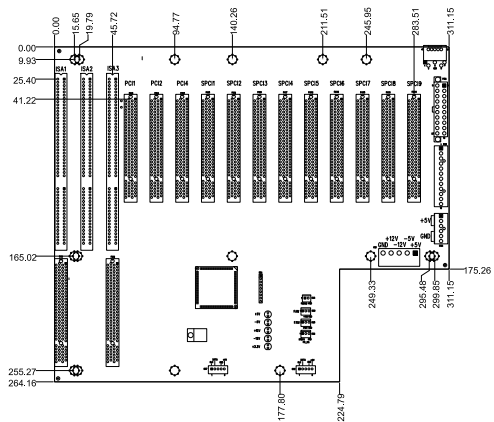

PCI-14S2-RS-R40

Ordering Information

PCI-14S2-RS-R40	14-slot backplane with four PCI slots and eight ISA slots
RACK-305G	4U 14-slot full-size rack-mount chassis
RACK-360G	4U 14-slot full-size rack-mount chassis
RACK-3000G	4U 14-slot full-size rack-mount chassis

PCI-14S3-RS-R40

Ordering Information

PCI-14S3-RS-R40	14-slot backplane with four PCI slots and nine ISA slots
RACK-305G	4U 14-slot full-size rack-mount chassis
RACK-360G	4U 14-slot full-size rack-mount chassis
RACK-3000G	4U 14-slot full-size rack-mount chassis

PX-14S3-RS-R50

Ordering Information

PX-14S3-RS-R50	14-slot backplane with twelve PCI slots and two ISA slots
RACK-305G	4U 14-slot full-size rack-mount chassis
RACK-360G	4U 14-slot full-size rack-mount chassis
RACK-3000G	4U 14-slot full-size rack-mount chassis

PX-14S5-RS-R50

Ordering Information

PX-14S5-RS-R50	14-slot backplane with seven PCI slots and six ISA slots
RACK-305G	4U 14-slot full-size rack-mount chassis
RACK-360G	4U 14-slot full-size rack-mount chassis
RACK-3000G	4U 14-slot full-size rack-mount chassis