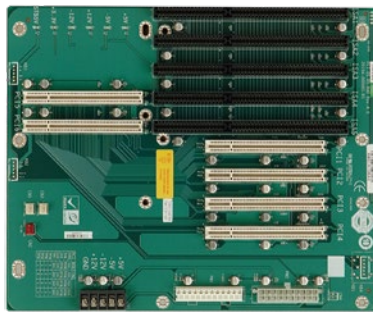

PCI/PX Backplane

Supports PCI and ISA slot on one backplane! For PICMG 1.0 Single Board Computer

The advantages of using the PICMG 1.0 card are numerous:

1. Supports standard PICMG version 1.0 slot on the PCI/PX series passive backplane
2. Compatible with all available PCI/ISA cards. PCI/PX backplane is also integrated with the ROCKY series card slot

PCI-7S-RS-R41

Ordering Information

PCI-7S-RS-R41	7-slot backplane with four PCI slots and three ISA slots
PAC-1700G	7-slot full-size compact chassis

PCI-8S-RS-R40

Ordering Information

PCI-8S-RS-R40	8-slot backplane with four PCI slots and four ISA slots
---------------	---

PCI-10S-RS-R41

Ordering Information

PCI-10S-RS-R41	10-slot backplane with four PCI slots and five ISA slots
PAC-125G	10-slot full-size compact chassis

PX-10S-RS-R50

Ordering Information

PX-10S-RS-R50	10-slot backplane with seven PCI slots and three ISA slots
PAC-125G	10-slot full-size compact chassis