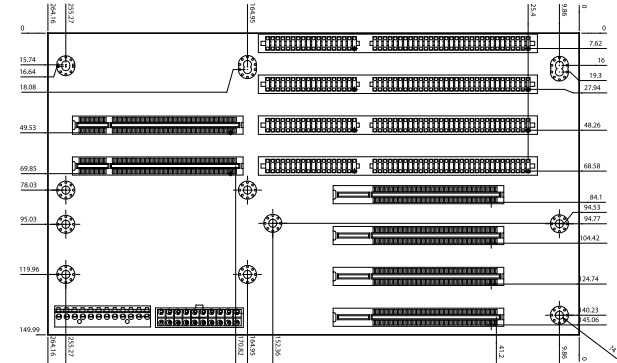

PCI-7S-RS-R41

Ordering Information

PCI-7S-RS-R41	7-slot backplane with four PCI slots and three ISA slots
PAC-1700G	7-slot full-size compact chassis

PCI-8S-RS-R40

Ordering Information

PCI-8S-RS-R40	8-slot backplane with four PCI slots and four ISA slots

PCI-10S-RS-R41

Ordering Information

PCI-10S-RS-R41	10-slot backplane with four PCI slots and five ISA slots
PAC-125G	10-slot full-size compact chassis

PX-10S-RS-R50

Ordering Information

PX-10S-RS-R50	10-slot backplane with seven PCI slots and three ISA slots
PAC-125G	10-slot full-size compact chassis