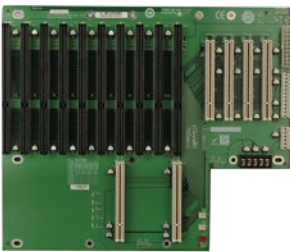

PCI-14S3-RS-R40

Ordering Information

PCI-14S3-RS-R40	14-slot backplane with four PCI slots and nine ISA slots
RACK-305G	4U 14-slot full-size rack-mount chassis
RACK-360G	4U 14-slot full-size rack-mount chassis
RACK-3000G	4U 14-slot full-size rack-mount chassis