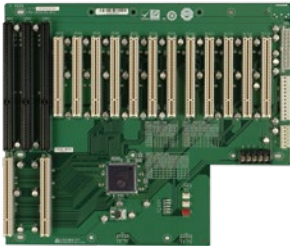

PCI/PX Backplane

Supports PCI and ISA slot on one backplane! For PICMG 1.0 Single Board Computer

The advantages of using the PICMG 1.0 card are numerous:

1. Supports standard PICMG version 1.0 slot on the PCI/PX series passive backplane
2. Compatible with all available PCI/ISA cards. PCI/PX backplane is also integrated with the ROCKY series card slot

PCI-14S3-RS-R40

Ordering Information

PCI-14S3-RS-R40	14-slot backplane with four PCI slots and nine ISA slots
RACK-305G	4U 14-slot full-size rack-mount chassis
RACK-360G	4U 14-slot full-size rack-mount chassis
RACK-3000G	4U 14-slot full-size rack-mount chassis

PX-14S3-RS-R50

Ordering Information

PX-14S3-RS-R50	14-slot backplane with twelve PCI slots and two ISA slots
RACK-305G	4U 14-slot full-size rack-mount chassis
RACK-360G	4U 14-slot full-size rack-mount chassis
RACK-3000G	4U 14-slot full-size rack-mount chassis