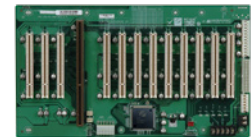

RoHS Ready

RoHS Ready

RoHS Ready

RoHS Ready

Model	IP-6S-RS	IP-6SA-RS	IP-10S-RS	IPX-13S-RS
Total Slot	6	6	10	13
PCI Slot	3	3	4	12
ISA Slot	2	2	5	
PSU Type	AT	ATX	ATX/AT	ATX/AT
Chassis	PAC-1000G	PAC-106G PAC-1000G	PAC-125G	RACK-305G RACK-360G RACK-3000G

IP-3S-RS-R40

Ordering Information

IP-3S-RS-R40	3-slot backplane with two PCI slots
PAC-53GH	3-slot half-size compact chassis

IP-4S-RS-R40

Ordering Information

IP-4S-RS-R40 4-slot backplane with three PCI slots