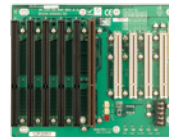

IP/IPX Series Backplane

Supports PCI and ISA slot on one backplane!
For half-size PCISA series single board computers

The advantages of using the PCISA card are numerous:

1. Supports standard PISA version 1.0 slot on the IP/IPX series passive backplane.
2. Compatible with all available PCI/ISA cards. IP/IPX backplane is also integrated with the PCISA series card slot.

Selection Guide

 PAC series wall-mount chassis  4U rack-mount chassis

RoHS Ready

RoHS Ready

RoHS Ready

Model	IP-3S-RS	IP-4S-RS	IP-5SA2-RS
Total Slot	3	4	5
PCI Slot	2	3	4
ISA Slot			
PSU Type	AT	AT	ATX
Chassis	PAC-53GH	N/A	PR-1500G

RoHS Ready

RoHS Ready

RoHS Ready

RoHS Ready

Model	IP-6S-RS	IP-6SA-RS	IP-10S-RS	IPX-13S-RS
Total Slot	6	6	10	13
PCI Slot	3	3	4	12
ISA Slot	2	2	5	
PSU Type	AT	ATX	ATX/AT	ATX/AT
Chassis	PAC-1000G	PAC-106G PAC-1000G	PAC-125G	RACK-305G RACK-360G RACK-3000G

IP-3S-RS-R40

Ordering Information

IP-3S-RS-R40	3-slot backplane with two PCI slots
PAC-53GH	3-slot half-size compact chassis

IP-4S-RS-R40

Ordering Information

IP-4S-RS-R40 4-slot backplane with three PCI slots