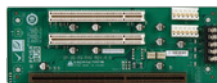

IP/IPX Series Backplane

Supports PCI and ISA slot on one backplane!
For half-size PCISA series single board computers

The advantages of using the PCISA card are numerous:

1. Supports standard PISA version 1.0 slot on the IP/IPX series passive backplane.
2. Compatible with all available PCI/ISA cards. IP/IPX backplane is also integrated with the PCISA series card slot.

Selection Guide

 PAC series wall-mount chassis  4U rack-mount chassis

RoHS Ready

RoHS Ready

RoHS Ready

Model	IP-3S-RS	IP-4S-RS	IP-5SA2-RS
Total Slot	3	4	5
PCI Slot	2	3	4
ISA Slot			
PSU Type	AT	AT	ATX
Chassis	PAC-53GH	N/A	PR-1500G

IP-3S-RS-R40

Ordering Information

IP-3S-RS-R40	3-slot backplane with two PCI slots
PAC-53GH	3-slot half-size compact chassis

IP-4S-RS-R40

Ordering Information

IP-4S-RS-R40 4-slot backplane with three PCI slots