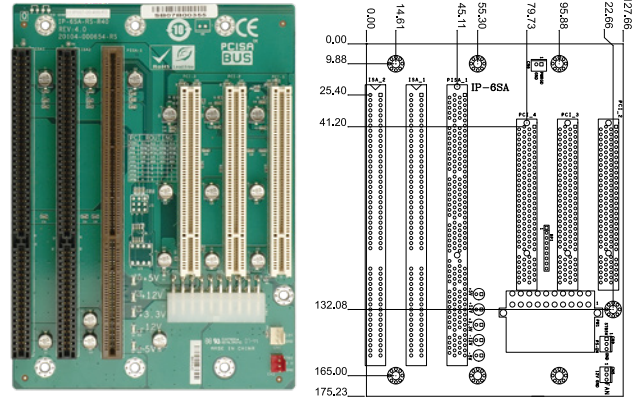

IP-3S-RS-R40

Ordering Information

IP-3S-RS-R40	3-slot backplane with two PCI slots
PAC-53GH	3-slot half-size compact chassis

IP-4S-RS-R40

Ordering Information

IP-4S-RS-R40 4-slot backplane with three PCI slots

IP-6SA-RS-R40

ATX power

Ordering Information

IP-6SA-RS-R40 6-slot backplane with three PCI slots and two ISA slots
 PAC-106G 6-slot full-size compact chassis
 PAC-1000G 6-slot full-size compact chassis

IP-5SA2-RS-R40