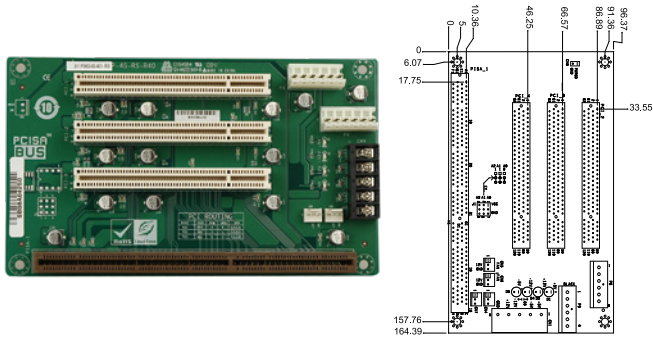

IP/IPX Series Backplane

Supports PCI and ISA slot on one backplane!
For half-size PCISA series single board computers

The advantages of using the PCISA card are numerous:

1. Supports standard PISA version 1.0 slot on the IP/IPX series passive backplane.
2. Compatible with all available PCI/ISA cards. IP/IPX backplane is also integrated with the PCISA series card slot.

RoHS Ready

RoHS Ready

RoHS Ready

RoHS Ready

Model	IP-6S-RS	IP-6SA-RS	IP-10S-RS	IPX-13S-RS
Total Slot	6	6	10	13
PCI Slot	3	3	4	12
ISA Slot	2	2	5	
PSU Type	AT	ATX	ATX/AT	ATX/AT
Chassis	PAC-1000G	PAC-106G PAC-1000G	PAC-125G	RACK-305G RACK-360G RACK-3000G

IP-3S-RS-R40

Ordering Information

IP-3S-RS-R40	3-slot backplane with two PCI slots
PAC-53GH	3-slot half-size compact chassis

IP-4S-RS-R40

Ordering Information

IP-4S-RS-R40 4-slot backplane with three PCI slots

IP-6SA-RS-R40

ATX power

Ordering Information

IP-6SA-RS-R40 6-slot backplane with three PCI slots and two ISA slots
 PAC-106G 6-slot full-size compact chassis
 PAC-1000G 6-slot full-size compact chassis

IP-5SA2-RS-R40