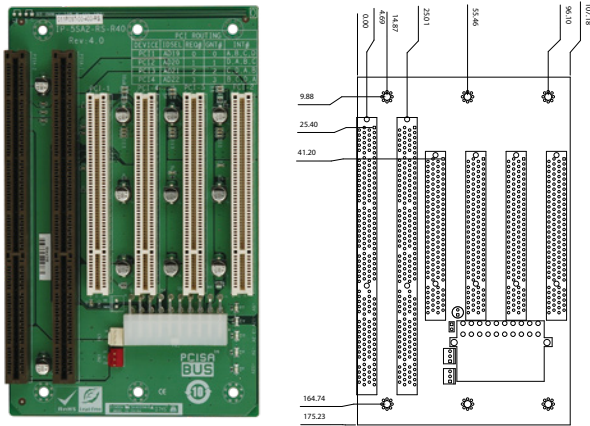

IP-3S-RS-R40

Ordering Information

IP-3S-RS-R40	3-slot backplane with two PCI slots
PAC-53GH	3-slot half-size compact chassis

IP-4S-RS-R40

Ordering Information

IP-4S-RS-R40 4-slot backplane with three PCI slots

IP-6SA-RS-R40

ATX power

Ordering Information

IP-6SA-RS-R40 6-slot backplane with three PCI slots and two ISA slots
 PAC-106G 6-slot full-size compact chassis
 PAC-1000G 6-slot full-size compact chassis

IP-5SA2-RS-R40

Ordering Information

IP-5SA2-RS-R40 5-slot backplane with four PCI slots
 PR-1500G 5-slot half-size compact chassis

IP-10S-RS-R40

Ordering Information

IP-10S-RS-R40 10-slot backplane with four PCI slots and five ISA slots
 PAC-125G 10-slot full-size compact chassis