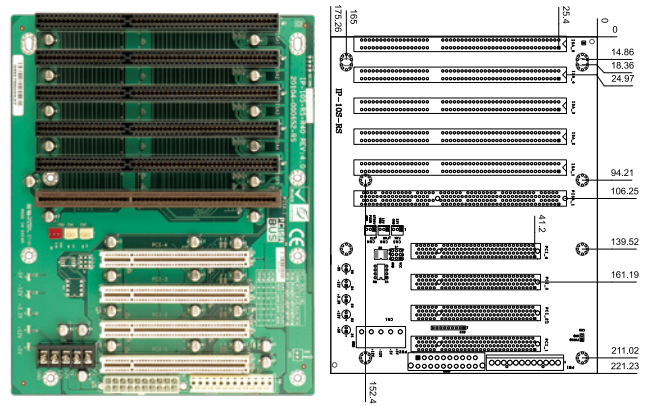

IP-3S-RS-R40

Ordering Information

IP-3S-RS-R40	3-slot backplane with two PCI slots
PAC-53GH	3-slot half-size compact chassis

IP-4S-RS-R40

Ordering Information

IP-4S-RS-R40 4-slot backplane with three PCI slots

IP-6SA-RS-R40

ATX power

Ordering Information

IP-6SA-RS-R40 6-slot backplane with three PCI slots and two ISA slots
 PAC-106G 6-slot full-size compact chassis
 PAC-1000G 6-slot full-size compact chassis

IP-5SA2-RS-R40

Ordering Information

IP-5SA2-RS-R40 5-slot backplane with four PCI slots
 PR-1500G 5-slot half-size compact chassis

IP-10S-RS-R40

Ordering Information

IP-10S-RS-R40 10-slot backplane with four PCI slots and five ISA slots
 PAC-125G 10-slot full-size compact chassis