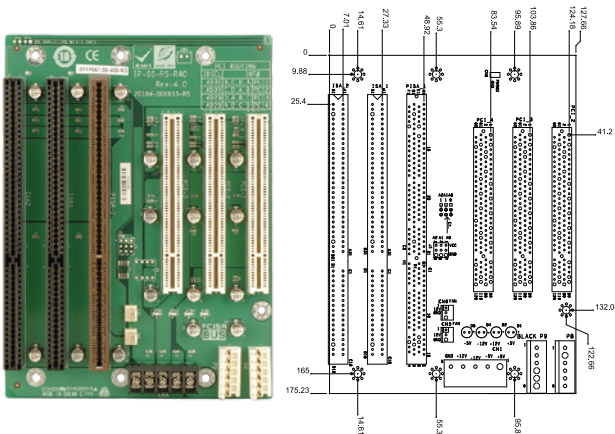

IP-6S-RS-R40

Ordering Information

IP-6S-RS-R40 6-slot backplane with three PCI slots and two ISA slots
PAC-1000G 6-slot full-size compact chassis