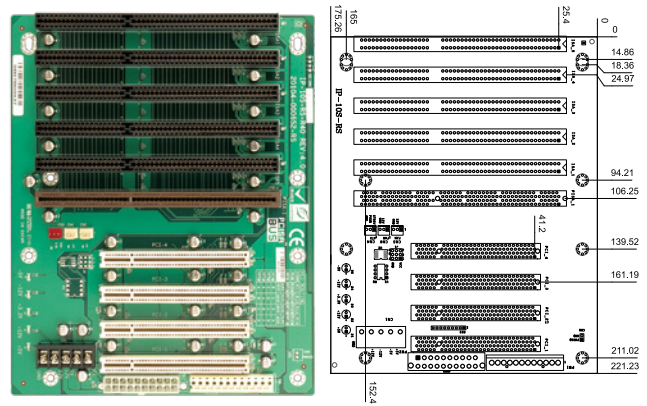

IP-3S-RS-R40

Ordering Information

IP-3S-RS-R40	3-slot backplane with two PCI slots
PAC-53GH	3-slot half-size compact chassis

IP-4S-RS-R40

Ordering Information

IP-4S-RS-R40 4-slot backplane with three PCI slots

IP-6SA-RS-R40

ATX power

Ordering Information

IP-6SA-RS-R40 6-slot backplane with three PCI slots and two ISA slots
 PAC-106G 6-slot full-size compact chassis
 PAC-1000G 6-slot full-size compact chassis

IP-5SA2-RS-R40

Ordering Information

IP-5SA2-RS-R40 5-slot backplane with four PCI slots
 PR-1500G 5-slot half-size compact chassis

IP-10S-RS-R40

Ordering Information

IP-10S-RS-R40 10-slot backplane with four PCI slots and five ISA slots
 PAC-125G 10-slot full-size compact chassis