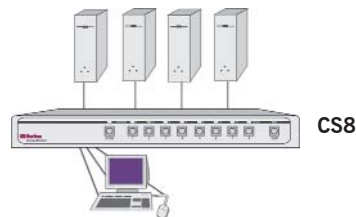

CS2

2 Channel

CS4

4 Channel

CS8

8 Channel

CS4R

4 Channel — rack mount with cable support bracket

CS8R

8 Channel — rack mount with cable support bracket

The perfect switch for desktop or rack mount installations

The Raritan family of KVM (keyboard, video, mouse) switch products provides reliable, central control of multiple computers for the simplest to the most complex requirements. CompuSwitch is Raritan's economical, multi-platform, single-user KVM switch and is available with models for 2, 4, and 8 computers, expandable to control up to 64 computers. Its industrial strength, desktop, or rack mount chassis makes CompuSwitch an ideal choice for corporate server rooms, computer test labs, and rack mount applications. CompuSwitch will help eliminate the cost and clutter of unnecessary equipment, help reclaim space, and will improve operational productivity for a host of applications:

CompuSwitch

CompuSwitch is available in 2-channel, 4-channel, and 8-channel models. Connect any mix of PCs (PS/2 or AT), Suns, and Macs, running any operating system and cascade CompuSwitch units to control up to 64 computers. Raritan's unique keyboard and mouse emulation ensures flawless operation.

CompuSwitch 4- and 8-channel models are also available in a 1U, industrial-strength, rack mount chassis with a built-in cable support bracket for a neat, professional installation.

Features

- High reliability, low cost, easy to use.
- 2-channel, 4-channel, 8-channel desktop models.
- 4-channel, 8-channel models in 19" rack mount chassis (1U).
- Optional 19" rack mounting brackets for desktop models (1U).
- Dedicated keyboard and mouse emulator for each PC to ensure flawless boot up and operation.