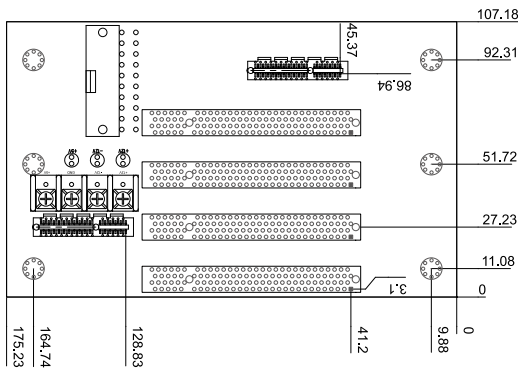

HPE-5S2-R40

Ordering Information

HPE-5S2-R40	5-slot backplane with three PCI slots and one PCIe x4 slot
PR-1500G	5-slot half-size compact chassis
RACK-500G	5U 5-slot full-size rack-mount chassis