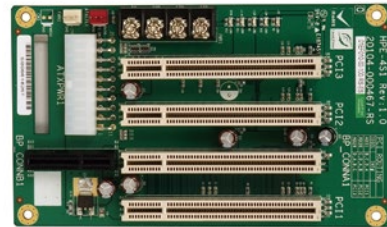

PCI/PICoE Backplane

Selection Guide

 PAC series wall-mount chassis

 4U rack-mount chassis

	PCIe/PCI	PCIe/ PCI	HPE-3S1	HPE-3S2	HPE-4S1	HPE-4S2	HPE-5S1	HPE-5S2	HPE-6S1	HPE-8S
Total Slot			3	3	4	4	5	5	6	7
Expansion Slots	PCI		2	1	3	2	4	3	4	4
	PCIe	x4		1		1		1	1	
		x1								
Chassis			N/A	N/A	PAC-42GH PAC-400G	PAC-42GH PAC-400G	PR-1500G RACK-500G	PR-1500G RACK-500G	N/A	N/A

HPE-3S1-R41

Ordering Information

HPE-3S1-R41 3-slot backplane with two PCI slots

HPE-4S1-R41

Ordering Information

HPE-4S1-R41 4-slot backplane with three PCI slots
 PAC-42GH 4-slot half-size compact chassis
 PAC-400G 4-slot half-size compact chassis

HPE-3S2-R41

Ordering Information

HPE-3S2-R41 3-slot backplane with one PCI slot and one PCIe x4 slot

HPE-4S2-R41

Ordering Information

HPE-4S2-R41 4-slot backplane with two PCI slots and one PCIe x4 slot
 PAC-42GH 4-slot half-size compact chassis
 PAC-400G 4-slot half-size compact chassis