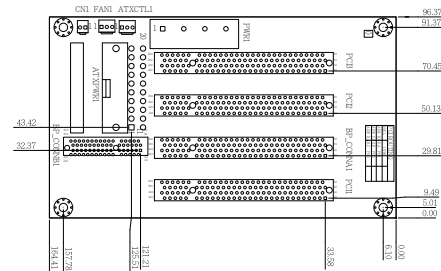

PCI/PICoE Backplane

Selection Guide

 PAC series wall-mount chassis

 4U rack-mount chassis

	PCIe/PCI	PCIe/ PCI	HPE-3S1	HPE-3S2	HPE-4S1	HPE-4S2	HPE-5S1	HPE-5S2	HPE-6S1	HPE-8S
Total Slot			3	3	4	4	5	5	6	7
Expansion Slots	PCI		2	1	3	2	4	3	4	4
	PCIe	x4		1		1		1	1	
		x1								
Chassis			N/A	N/A	PAC-42GH PAC-400G	PAC-42GH PAC-400G	PR-1500G RACK-500G	PR-1500G RACK-500G	N/A	N/A

HPE-3S1-R41

Ordering Information

HPE-3S1-R41 3-slot backplane with two PCI slots

HPE-4S1-R41

Ordering Information

HPE-4S1-R41 4-slot backplane with three PCI slots
 PAC-42GH 4-slot half-size compact chassis
 PAC-400G 4-slot half-size compact chassis

HPE-3S2-R41

Ordering Information

HPE-3S2-R41 3-slot backplane with one PCI slot and one PCIe x4 slot

HPE-4S2-R41

Ordering Information

HPE-4S2-R41 4-slot backplane with two PCI slots and one PCIe x4 slot
 PAC-42GH 4-slot half-size compact chassis
 PAC-400G 4-slot half-size compact chassis

HPE-6S1-R41	6-slot backplane with four PCI slots and one PCIe x4 slot
-------------	---

HPE-5S2-R40

Ordering Information

HPE-5S2-R40	5-slot backplane with three PCI slots and one PCIe x4 slot
PR-1500G	5-slot half-size compact chassis
RACK-500G	5U 5-slot full-size rack-mount chassis