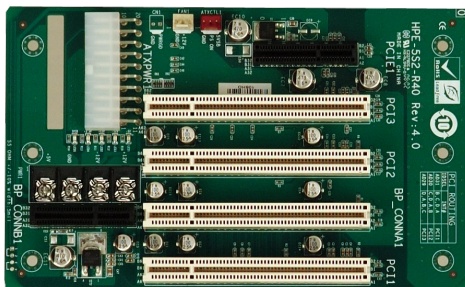

HPE-5S2-R40

Ordering Information

HPE-5S2-R40	5-slot backplane with three PCI slots and one PCIe x4 slot
PR-1500G	5-slot half-size compact chassis
RACK-500G	5U 5-slot full-size rack-mount chassis