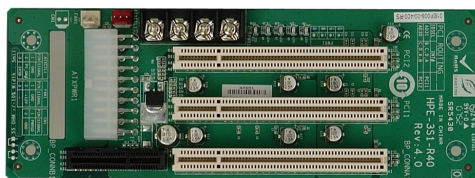

PCI/PICoE Backplane

Selection Guide

 PAC series wall-mount chassis

 4U rack-mount chassis

	PCIe/PCI	PCIe/ PCI	HPE-3S1	HPE-3S2	HPE-4S1	HPE-4S2	HPE-5S1	HPE-5S2	HPE-6S1	HPE-8S
Total Slot			3	3	4	4	5	5	6	7
Expansion Slots	PCI		2	1	3	2	4	3	4	4
	PCIe	x4		1		1		1	1	
		x1								
Chassis			N/A	N/A	PAC-42GH PAC-400G	PAC-42GH PAC-400G	PR-1500G RACK-500G	PR-1500G RACK-500G	N/A	N/A

HPE-3S1-R41

Ordering Information

HPE-3S1-R41 3-slot backplane with two PCI slots

HPE-4S1-R41

Ordering Information

HPE-4S1-R41 4-slot backplane with three PCI slots
 PAC-42GH 4-slot half-size compact chassis
 PAC-400G 4-slot half-size compact chassis

HPE-3S2-R41

Ordering Information

HPE-3S2-R41 3-slot backplane with one PCI slot and one PCIe x4 slot

HPE-4S2-R41

Ordering Information

HPE-4S2-R41 4-slot backplane with two PCI slots and one PCIe x4 slot
 PAC-42GH 4-slot half-size compact chassis
 PAC-400G 4-slot half-size compact chassis