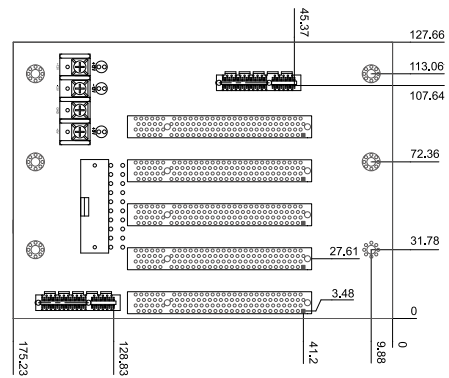

HPE-3S2-R41

Ordering Information

HPE-3S2-R41 3-slot backplane with one PCI slot and one PCIe x4 slot

HPE-4S2-R41

Ordering Information

HPE-4S2-R41 4-slot backplane with two PCI slots and one PCIe x4 slot
 PAC-42GH 4-slot half-size compact chassis
 PAC-400G 4-slot half-size compact chassis

HPE-5S1-R51

Ordering Information

HPE-5S1-R51	5-slot backplane with four PCI slots
PR-1500G	5-slot half-size compact chassis
RACK-500G	5U 5-slot full-size rack-mount chassis

HPE-6S1-R41

Ordering Information