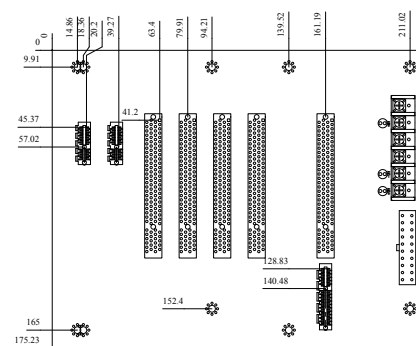

HPE-8S0-R41

Ordering Information

HPE-8S0-R41	7-slot backplane with four PCI slots and two PCIe x1 slots