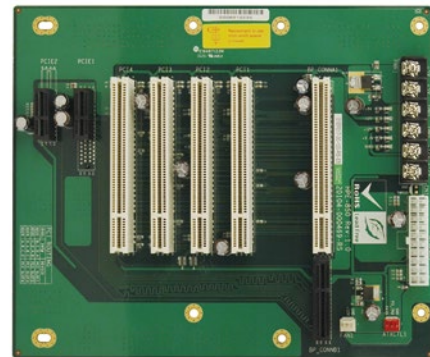

HPE-8S0-R41

Ordering Information

HPE-8S0-R41	7-slot backplane with four PCI slots and two PCIe x1 slots