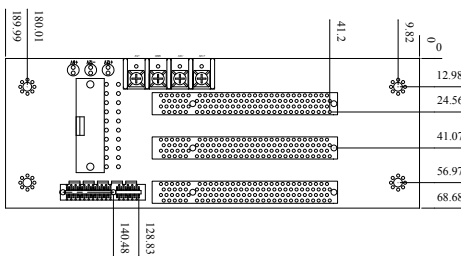

PCI/PICoE Backplane

Selection Guide

 PAC series wall-mount chassis

 4U rack-mount chassis

	PCIe/PCI	PCIe/ PCI	HPE-3S1	HPE-3S2	HPE-4S1	HPE-4S2	HPE-5S1	HPE-5S2	HPE-6S1	HPE-8S
Total Slot			3	3	4	4	5	5	6	7
Expansion Slots	PCI		2	1	3	2	4	3	4	4
	PCIe	x4		1		1		1	1	
		x1								
Chassis			N/A	N/A	PAC-42GH PAC-400G	PAC-42GH PAC-400G	PR-1500G RACK-500G	PR-1500G RACK-500G	N/A	N/A

HPE-3S1-R41

Ordering Information

HPE-3S1-R41 3-slot backplane with two PCI slots

HPE-4S1-R41

Ordering Information

HPE-4S1-R41 4-slot backplane with three PCI slots
 PAC-42GH 4-slot half-size compact chassis
 PAC-400G 4-slot half-size compact chassis

HPE-3S2-R41

Ordering Information

HPE-3S2-R41 3-slot backplane with one PCI slot and one PCIe x4 slot

HPE-4S2-R41

Ordering Information

HPE-4S2-R41 4-slot backplane with two PCI slots and one PCIe x4 slot
 PAC-42GH 4-slot half-size compact chassis
 PAC-400G 4-slot half-size compact chassis

HPE-6S1-R41	6-slot backplane with four PCI slots and one PCIe x4 slot
-------------	---

HPE-5S2-R40

Ordering Information

HPE-5S2-R40	5-slot backplane with three PCI slots and one PCIe x4 slot
PR-1500G	5-slot half-size compact chassis
RACK-500G	5U 5-slot full-size rack-mount chassis