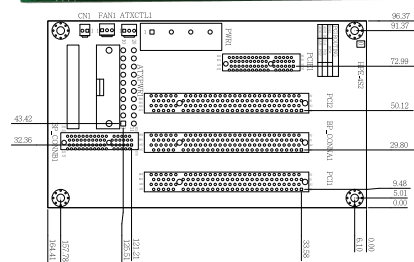

HPE-3S1-R41

Ordering Information

HPE-3S1-R41 3-slot backplane with two PCI slots

HPE-4S1-R41

Ordering Information

HPE-4S1-R41 4-slot backplane with three PCI slots
 PAC-42GH 4-slot half-size compact chassis
 PAC-400G 4-slot half-size compact chassis

HPE-3S2-R41

Ordering Information

HPE-3S2-R41 3-slot backplane with one PCI slot and one PCIe x4 slot

HPE-4S2-R41

Ordering Information

HPE-4S2-R41 4-slot backplane with two PCI slots and one PCIe x4 slot
 PAC-42GH 4-slot half-size compact chassis
 PAC-400G 4-slot half-size compact chassis