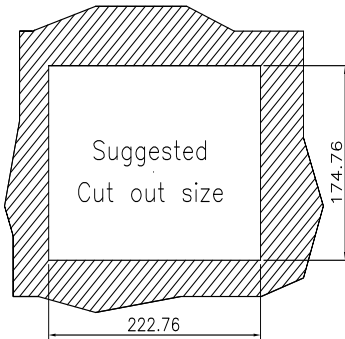

6. Panel Mounting

Type A

Type B

7. Rack Mounting

Ordering Information

Part No.	Description
AFLRK-xx	For AFOLUX PPC/Monitor Series

8. Din Mounting

Ordering Information

Part No.	Description
DK-84MS	For 6.5"-8.4" Industrial Aluminum Panel PCs/ Industrial Monitors